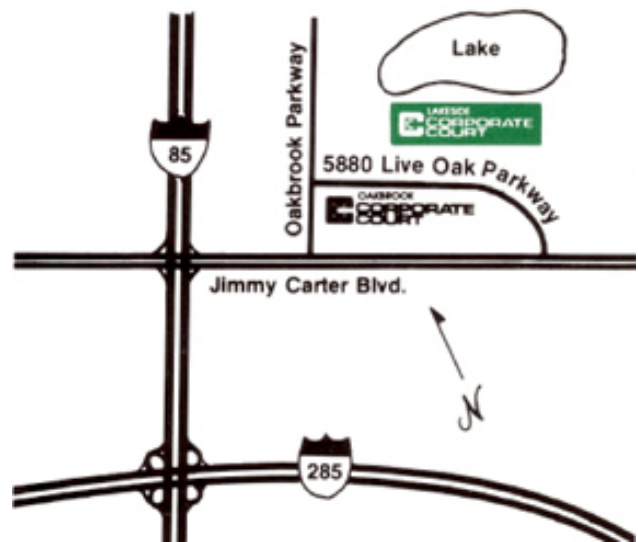

5880 Live Oaks Parkway, Ste. 100
Norcross, GA 30093

Mile	Instruction	For	Toward
0.0	From the intersection of I-85 and I-285 (exit 33B), take I-85 North	0.0 mi	I-85 North / Greenville
0.0	Stay onto I-85 North [SR-403]	2.4 mi	I-85 North / Greenville
2.4	At exit 99 (GA-140 / Jimmy Carter Boulevard), turn RIGHT onto Ramp	0.4 mi	GA-140 / Jimmy Carter Boulevard
2.8	Turn RIGHT (South) onto Jimmy Carter Blvd NW	0.3 mi	
3.1	Turn LEFT (East) onto Live Oak Pkwy NW	0.6 mi	
3.7	Arrive Lakeside Corporate Court, 5880 Live Oak Pkwy NW, Norcross, GA 30093		
	Suite 100 is located on the ground level		